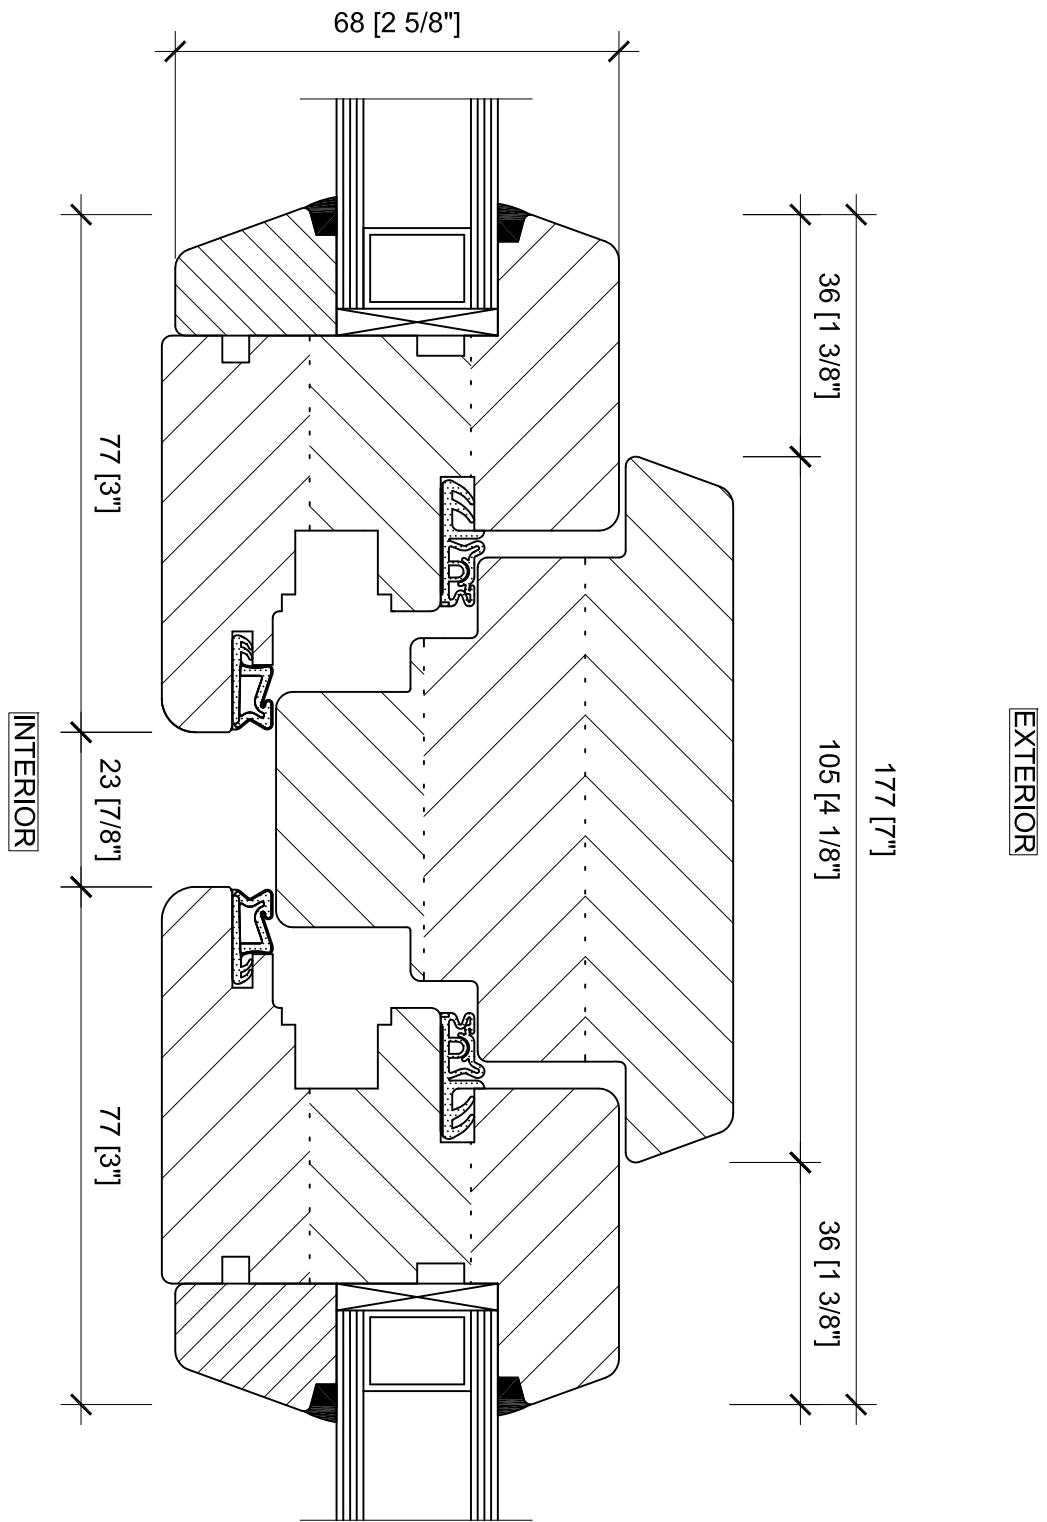

M68

TILT & TURN DOOR FIXED MULLION

M68-017
STANDARD DETAILS

SCALE: 1:1