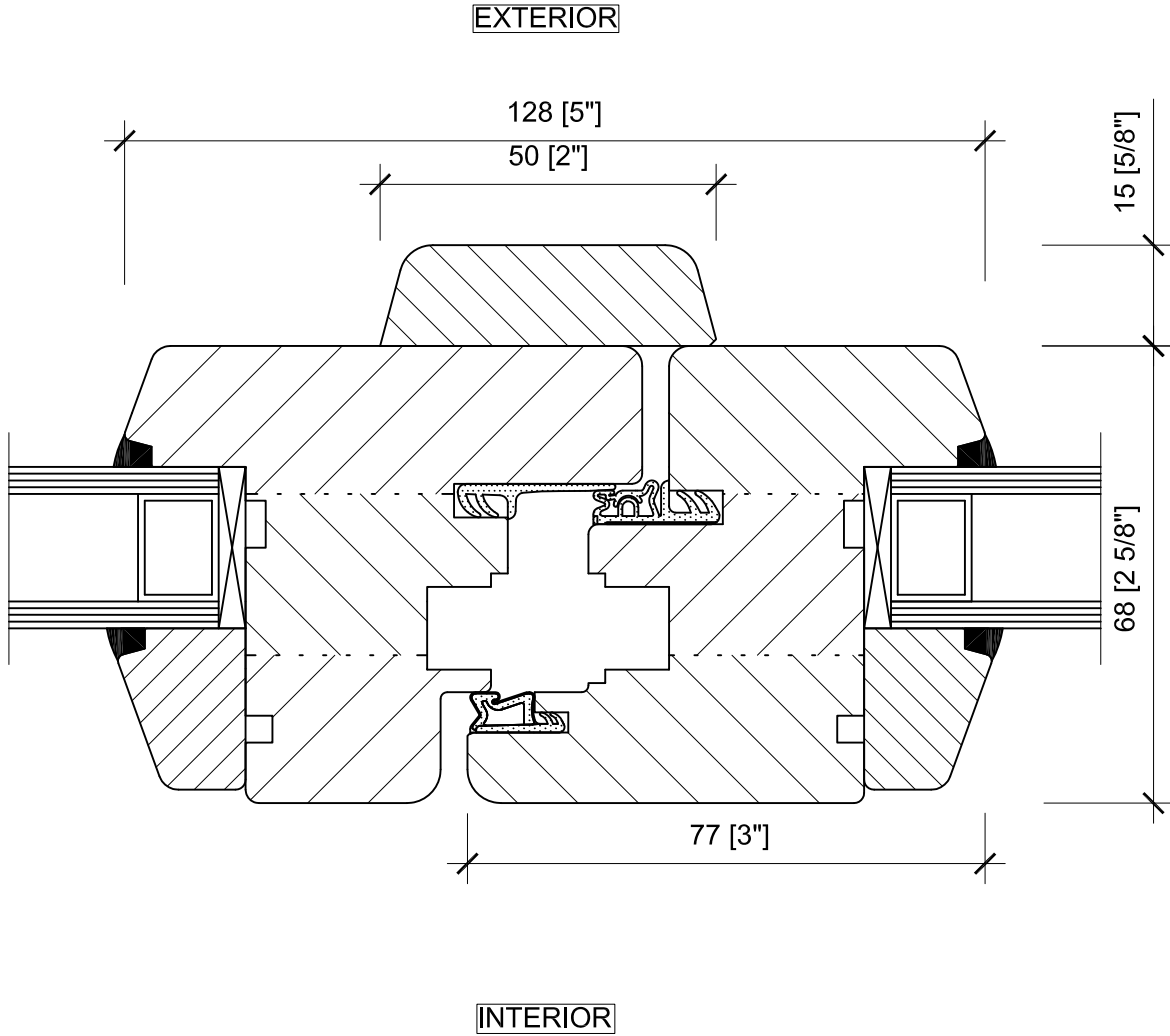

M68

TILT & TURN DOOR FRENCH MULLION

M68-019
STANDARD DETAILS

SCALE: 1:1