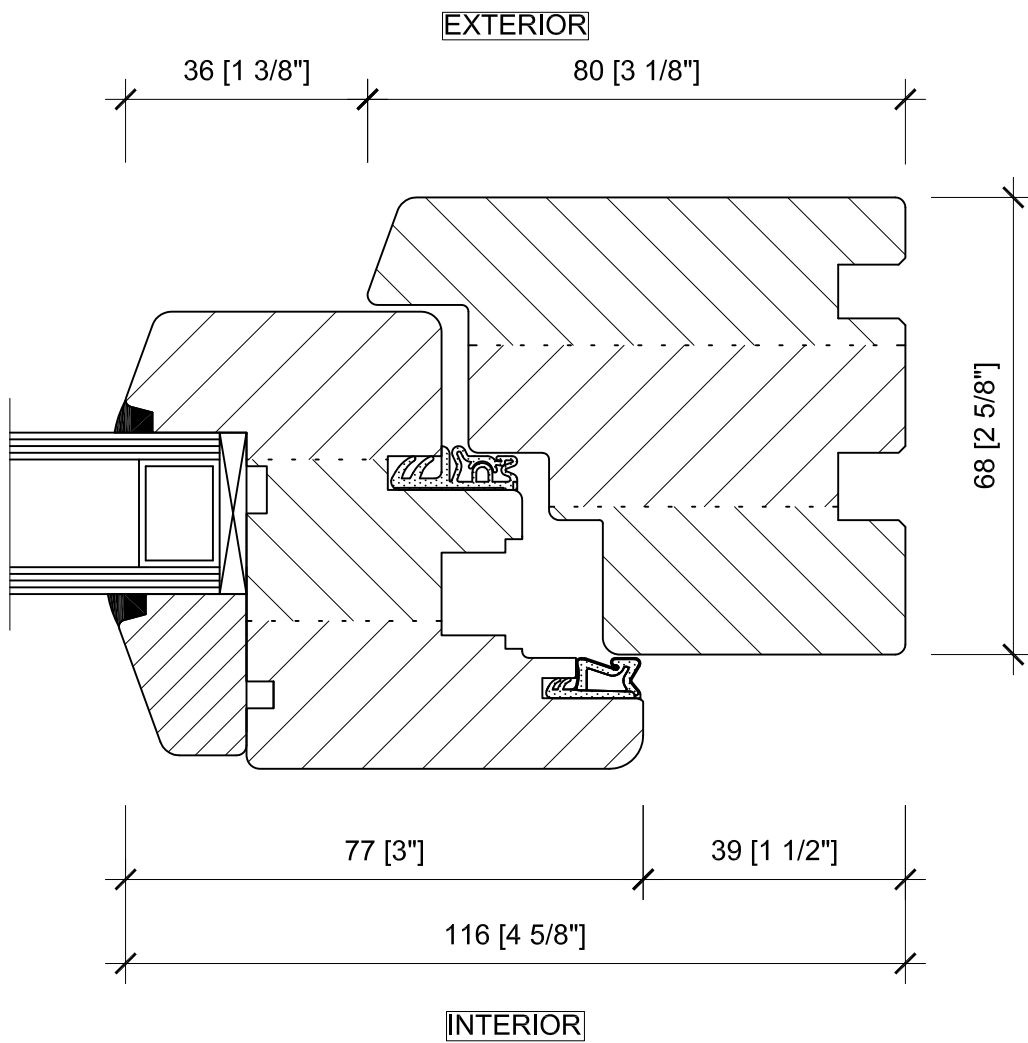

# M68

TILT & TURN JAMB

M68-001  
STANDARD DETAILS

SCALE: 1:1

EXTERIOR

INTERIOR