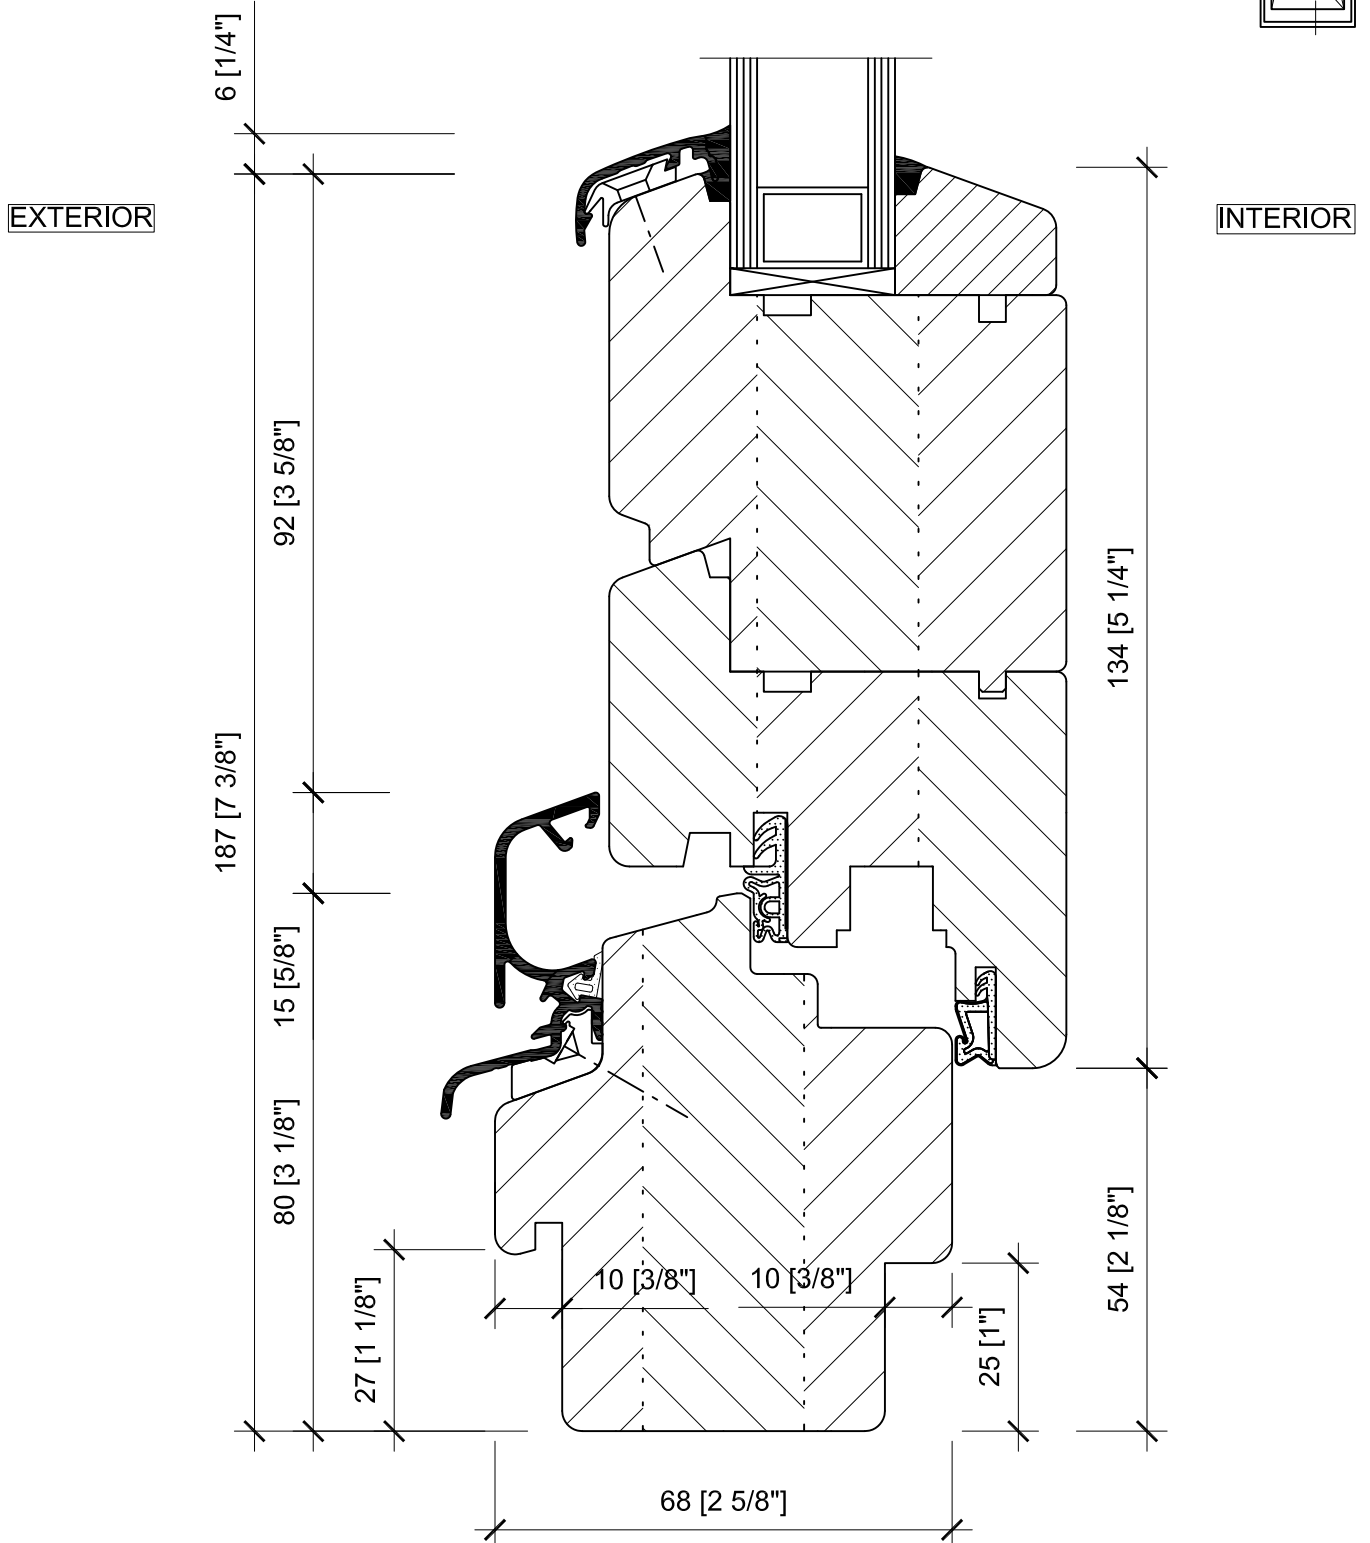

M68

TILT & TURN DOOR FRAME SILL

M68-016
STANDARD DETAILS

SCALE: 1:1