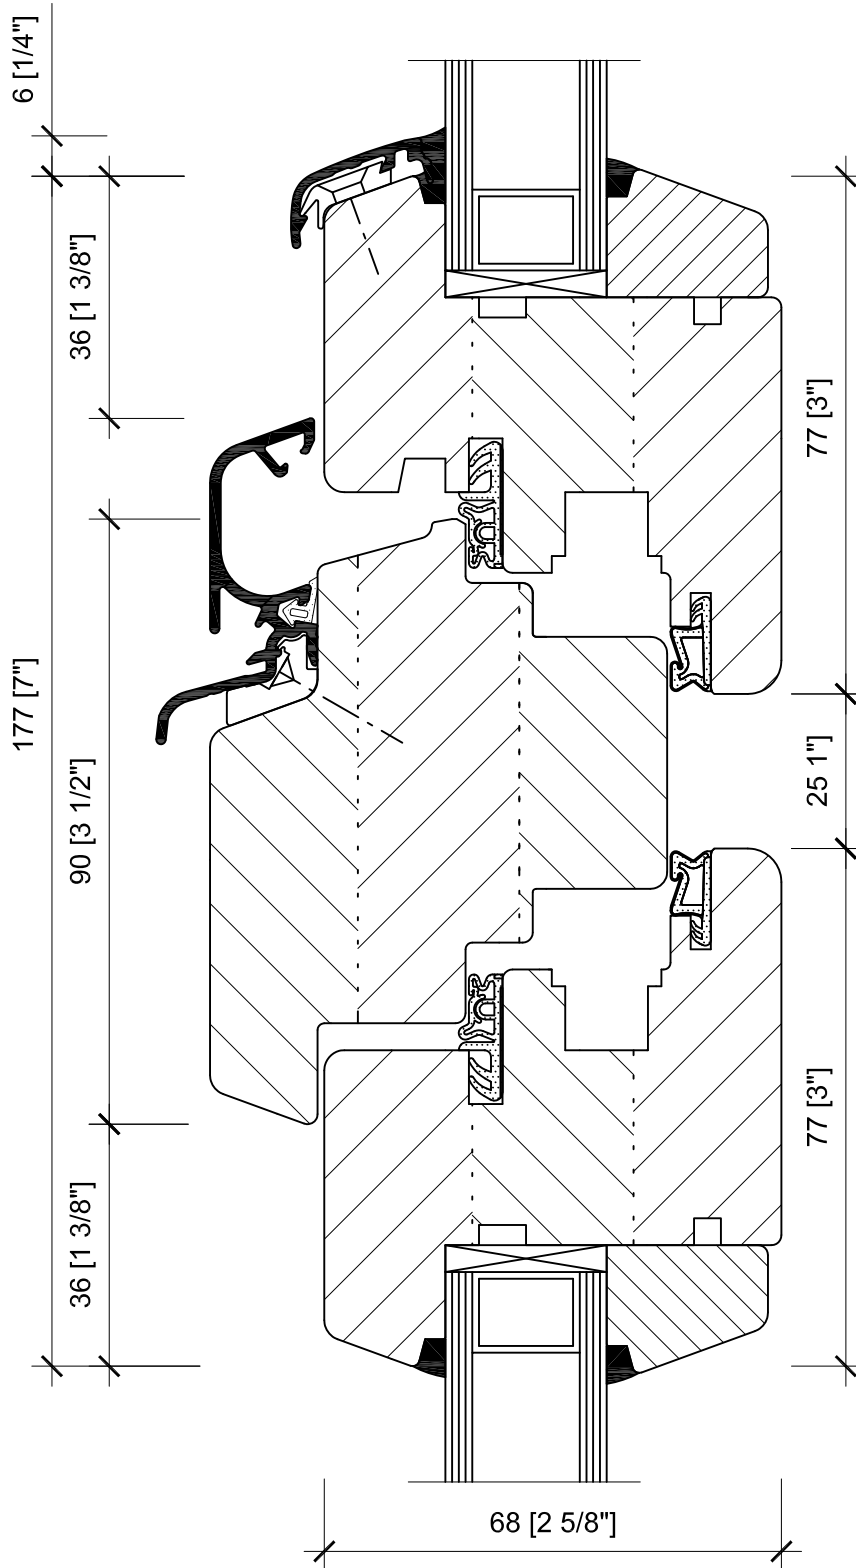

# M68

TILT & TURN TRANSOM

M68-011  
STANDARD DETAILS

SCALE: 1:1

EXTERIOR

INTERIOR