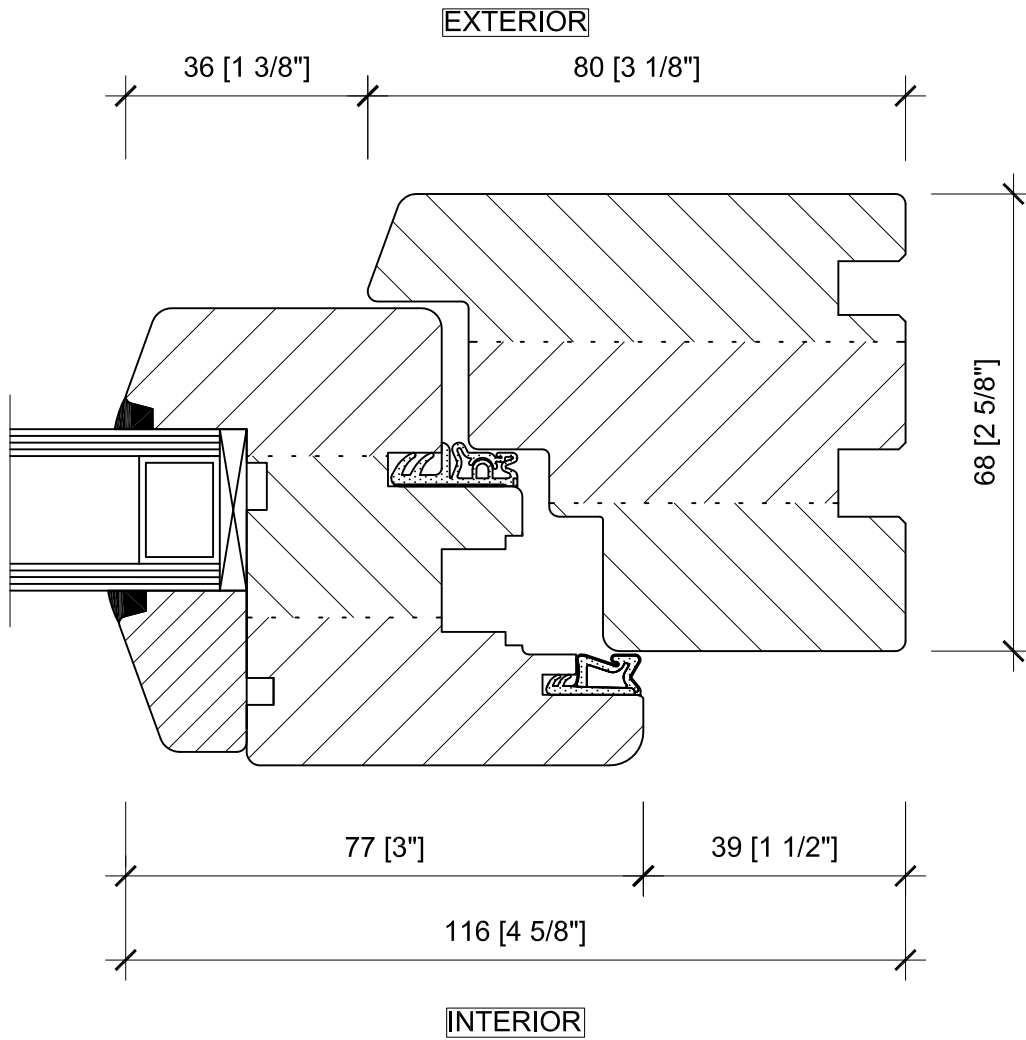

M68

TILT & TURN JAMB

M68-003
STANDARD DETAILS

SCALE: 1:1