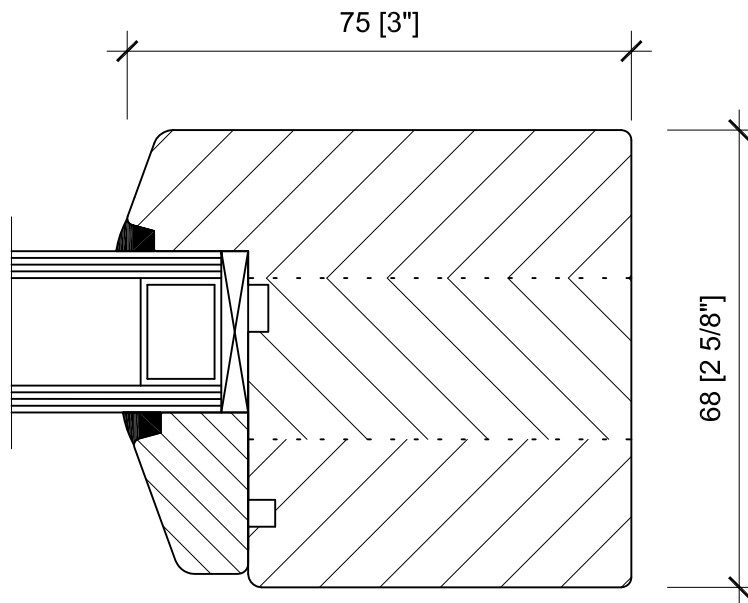

# M68

PICTURE WINDOW JAMB

M68-012  
STANDARD DETAILS

SCALE: 1:1

EXTERIOR

INTERIOR