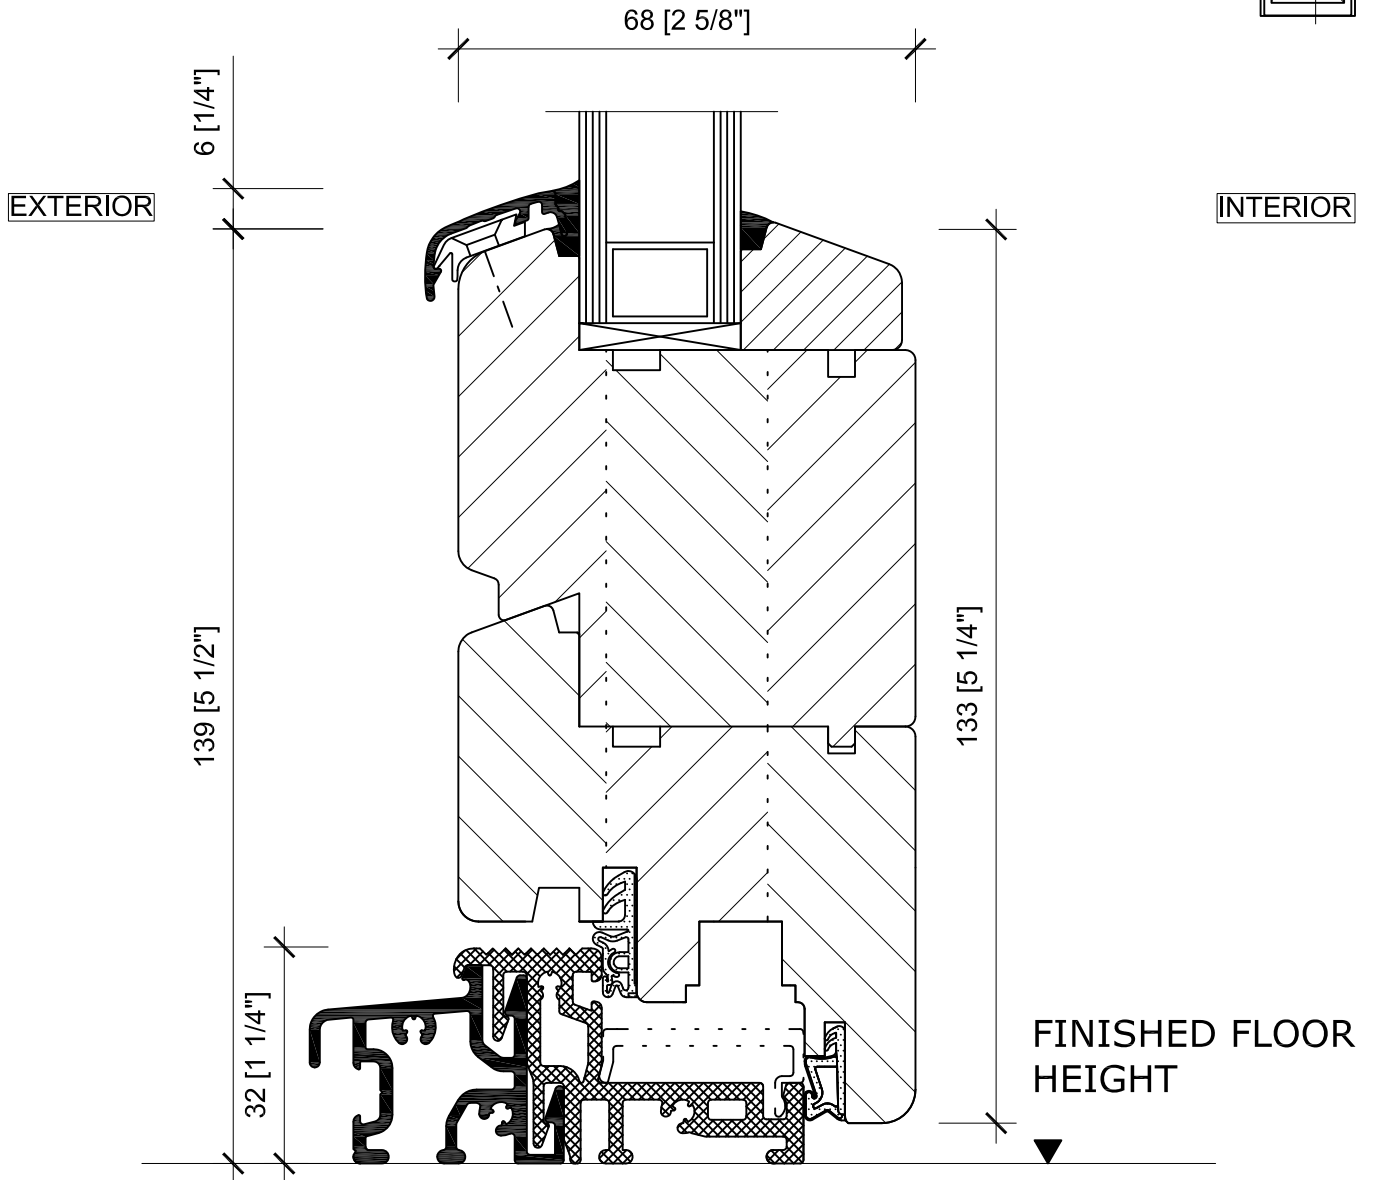

M68

TILT & TURN DOOR SILL

M68-015
STANDARD DETAILS

SCALE: 1:1