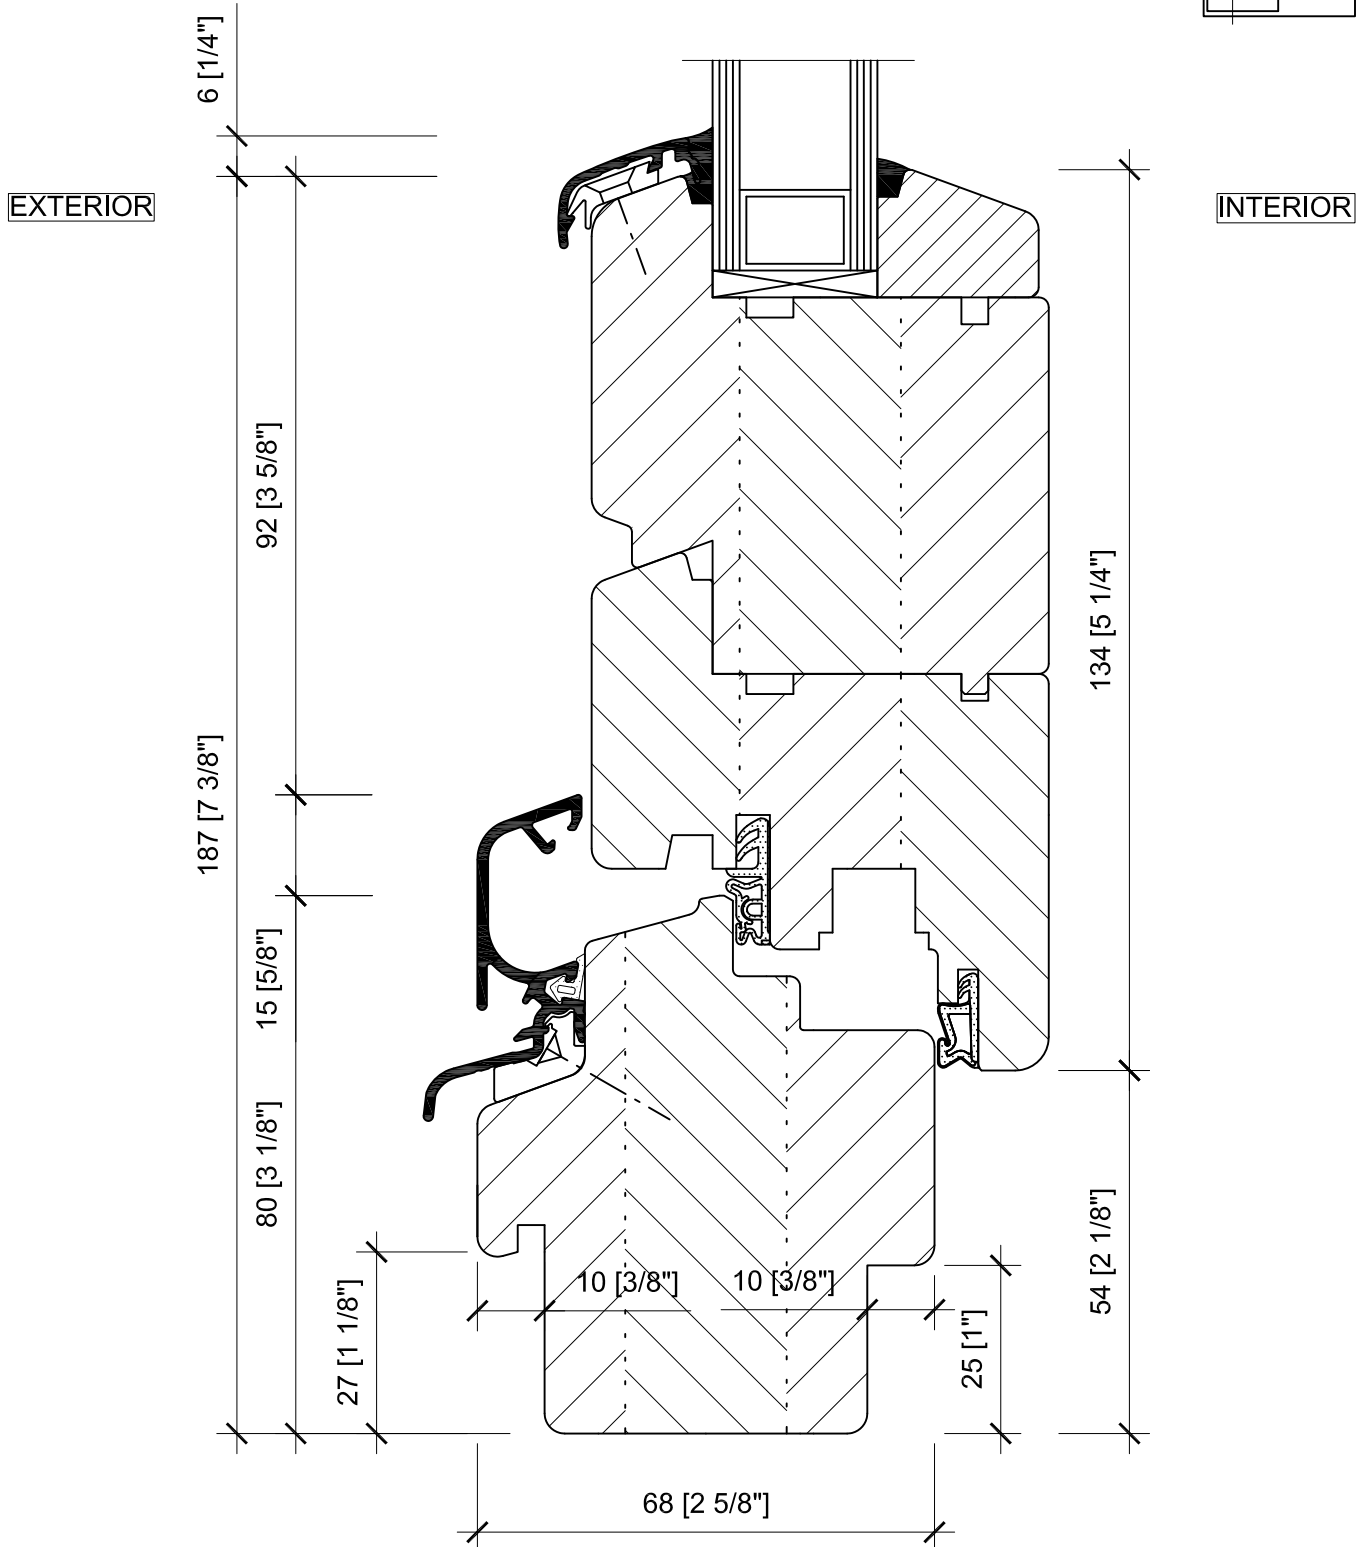

M68

TILT & TURN DOOR FRAME SILL

M68-022
STANDARD DETAILS

SCALE: 1:1