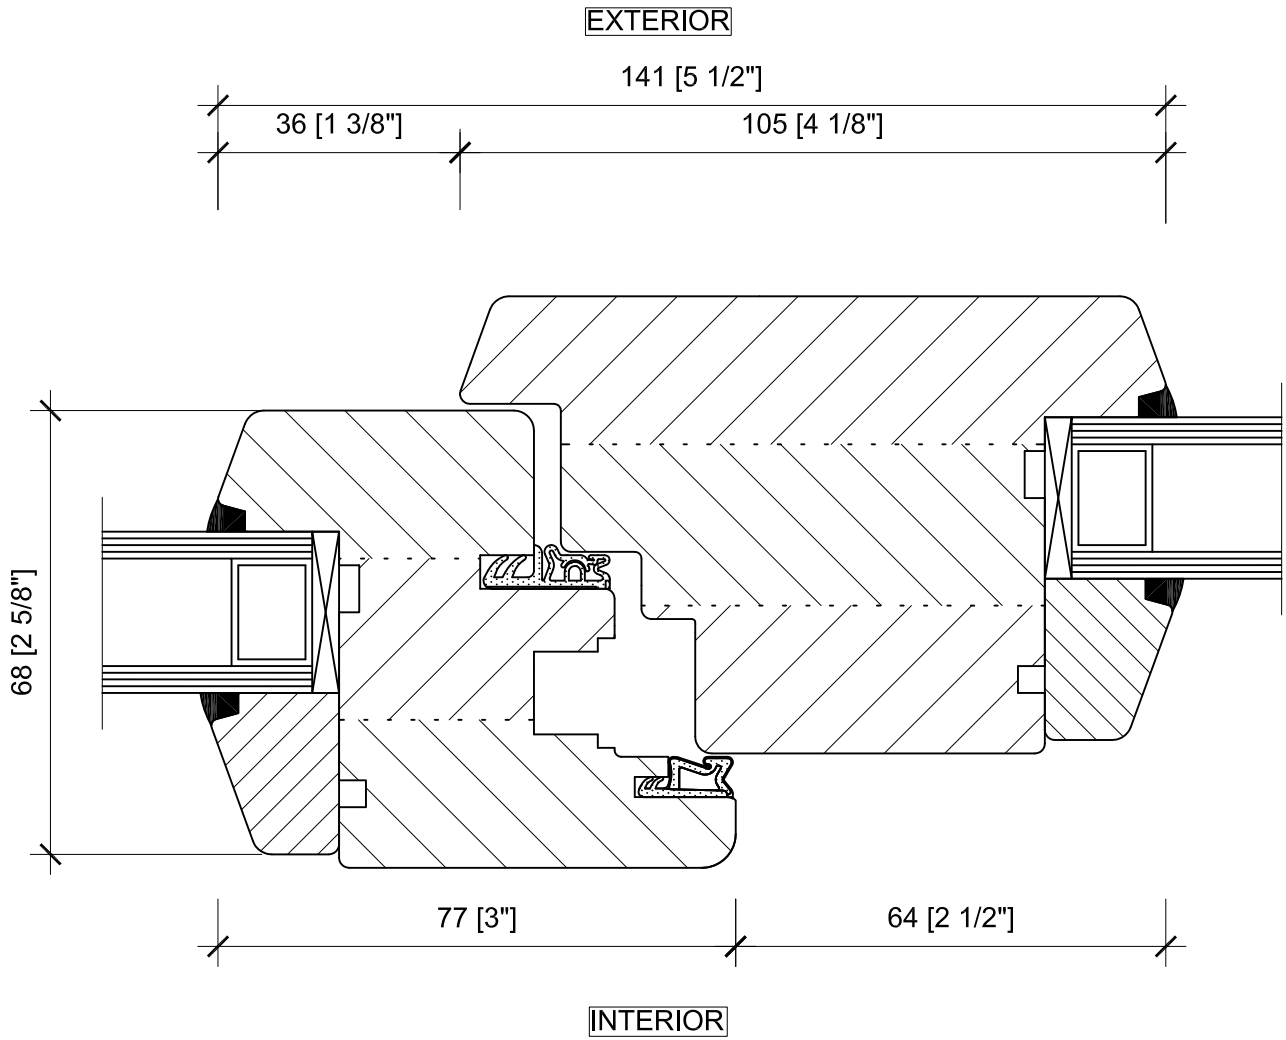

M68

TILT & TURN DOOR MULLION WITH FIXED SIDELIGHT

M68-020
STANDARD DETAILS

SCALE: 1:1