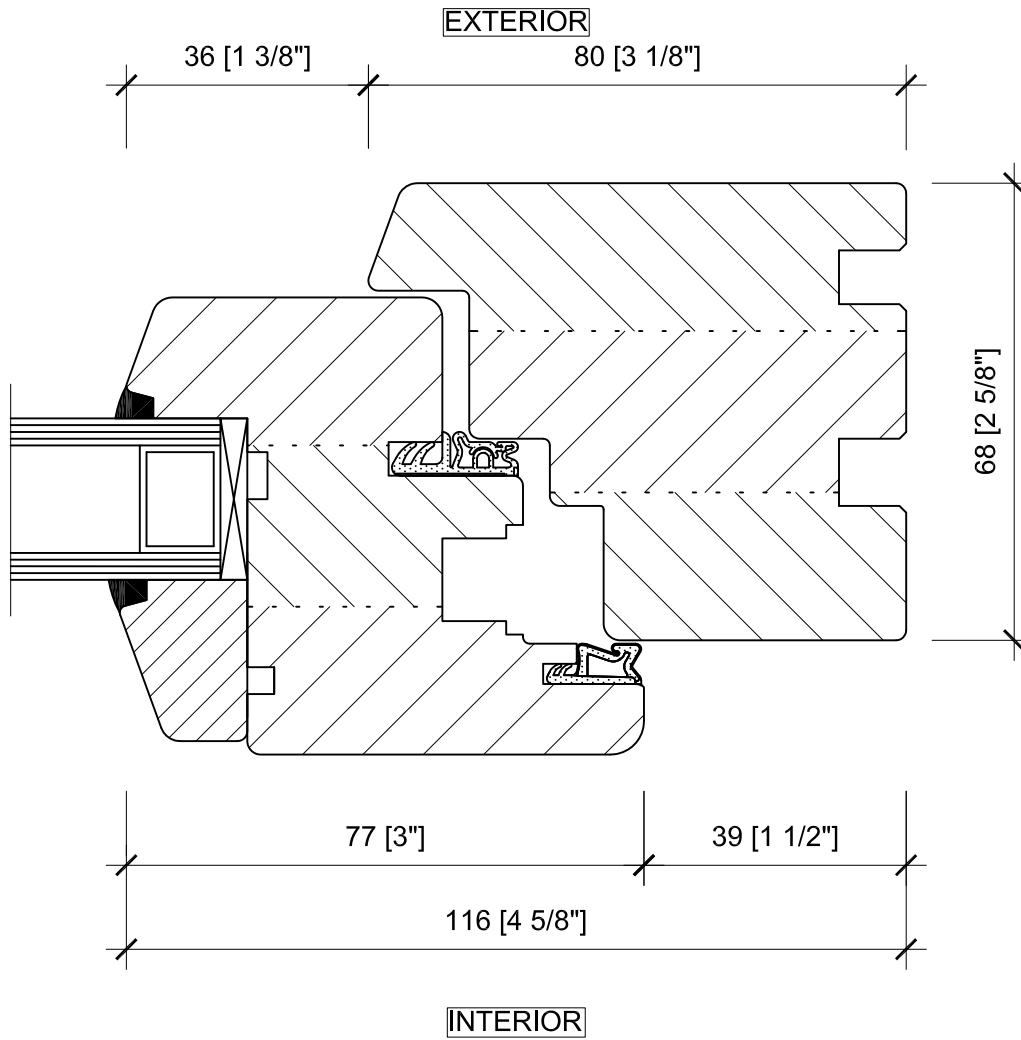

## PICTURE WINDOW SILL (WITH OPTIONAL KICK PANEL)

M68-013  
STANDARD DETAILS

SCALE: 1:1

EXTERIOR

INTERIOR

# M68

TILT & TURN DOOR JAMB

M68-014  
STANDARD DETAILS

SCALE: 1:1