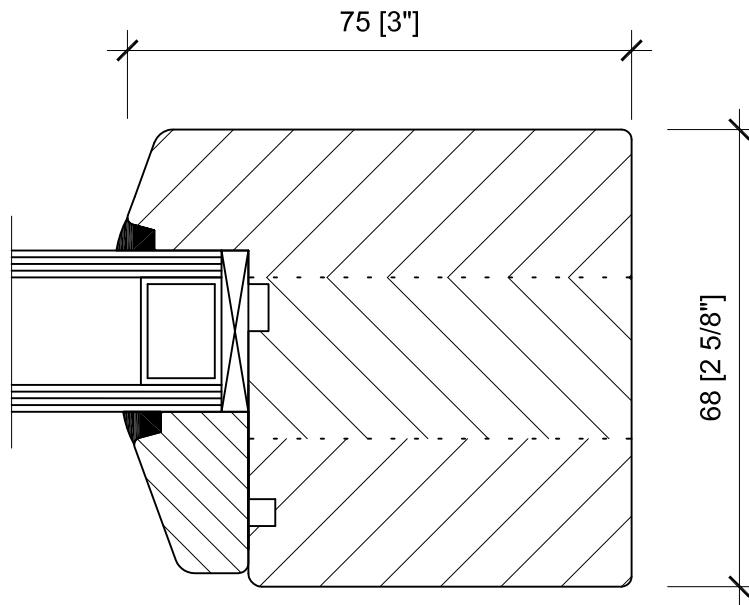

# M68

TILT & TURN DOOR FIXED JAMB

M68-021  
STANDARD DETAILS

SCALE: 1:1

EXTERIOR

INTERIOR