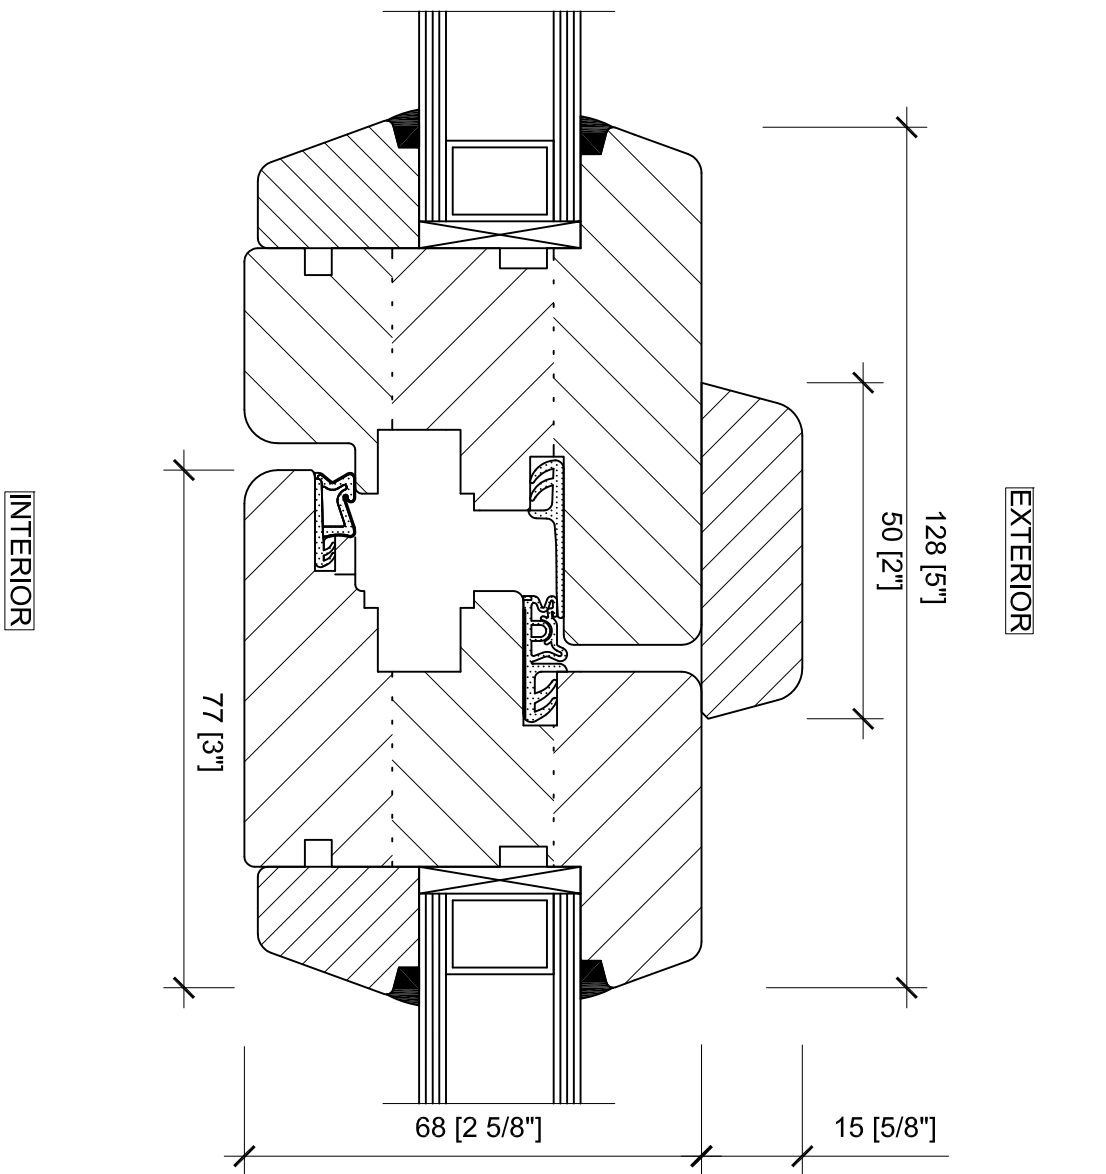

M68

FRENCH MULLION

M68-008
STANDARD DETAILS

SCALE: 1:1