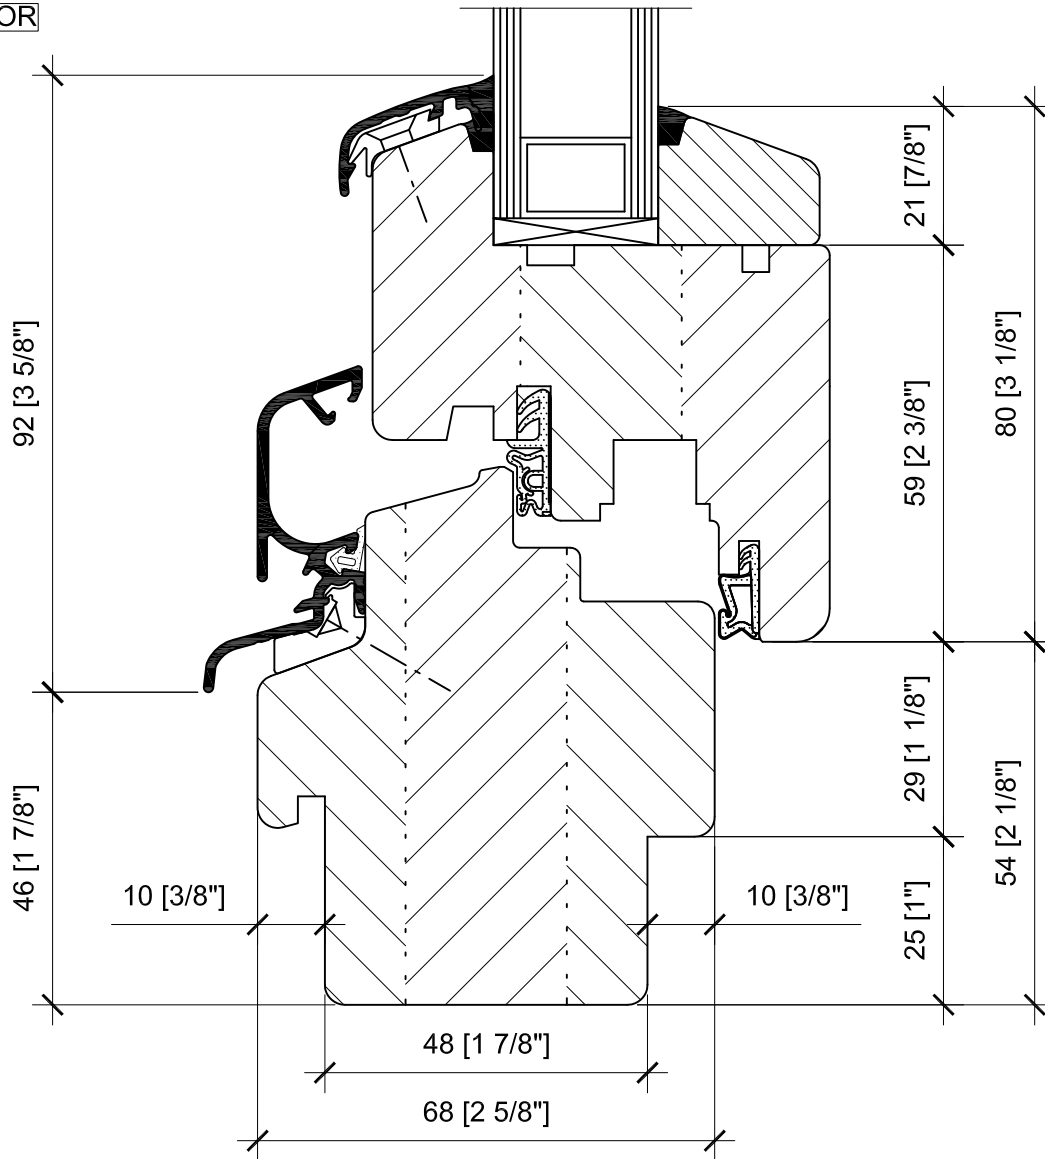

# M68

TILT & TURN JAMB

M68-001  
STANDARD DETAILS

SCALE: 1:1

EXTERIOR

INTERIOR