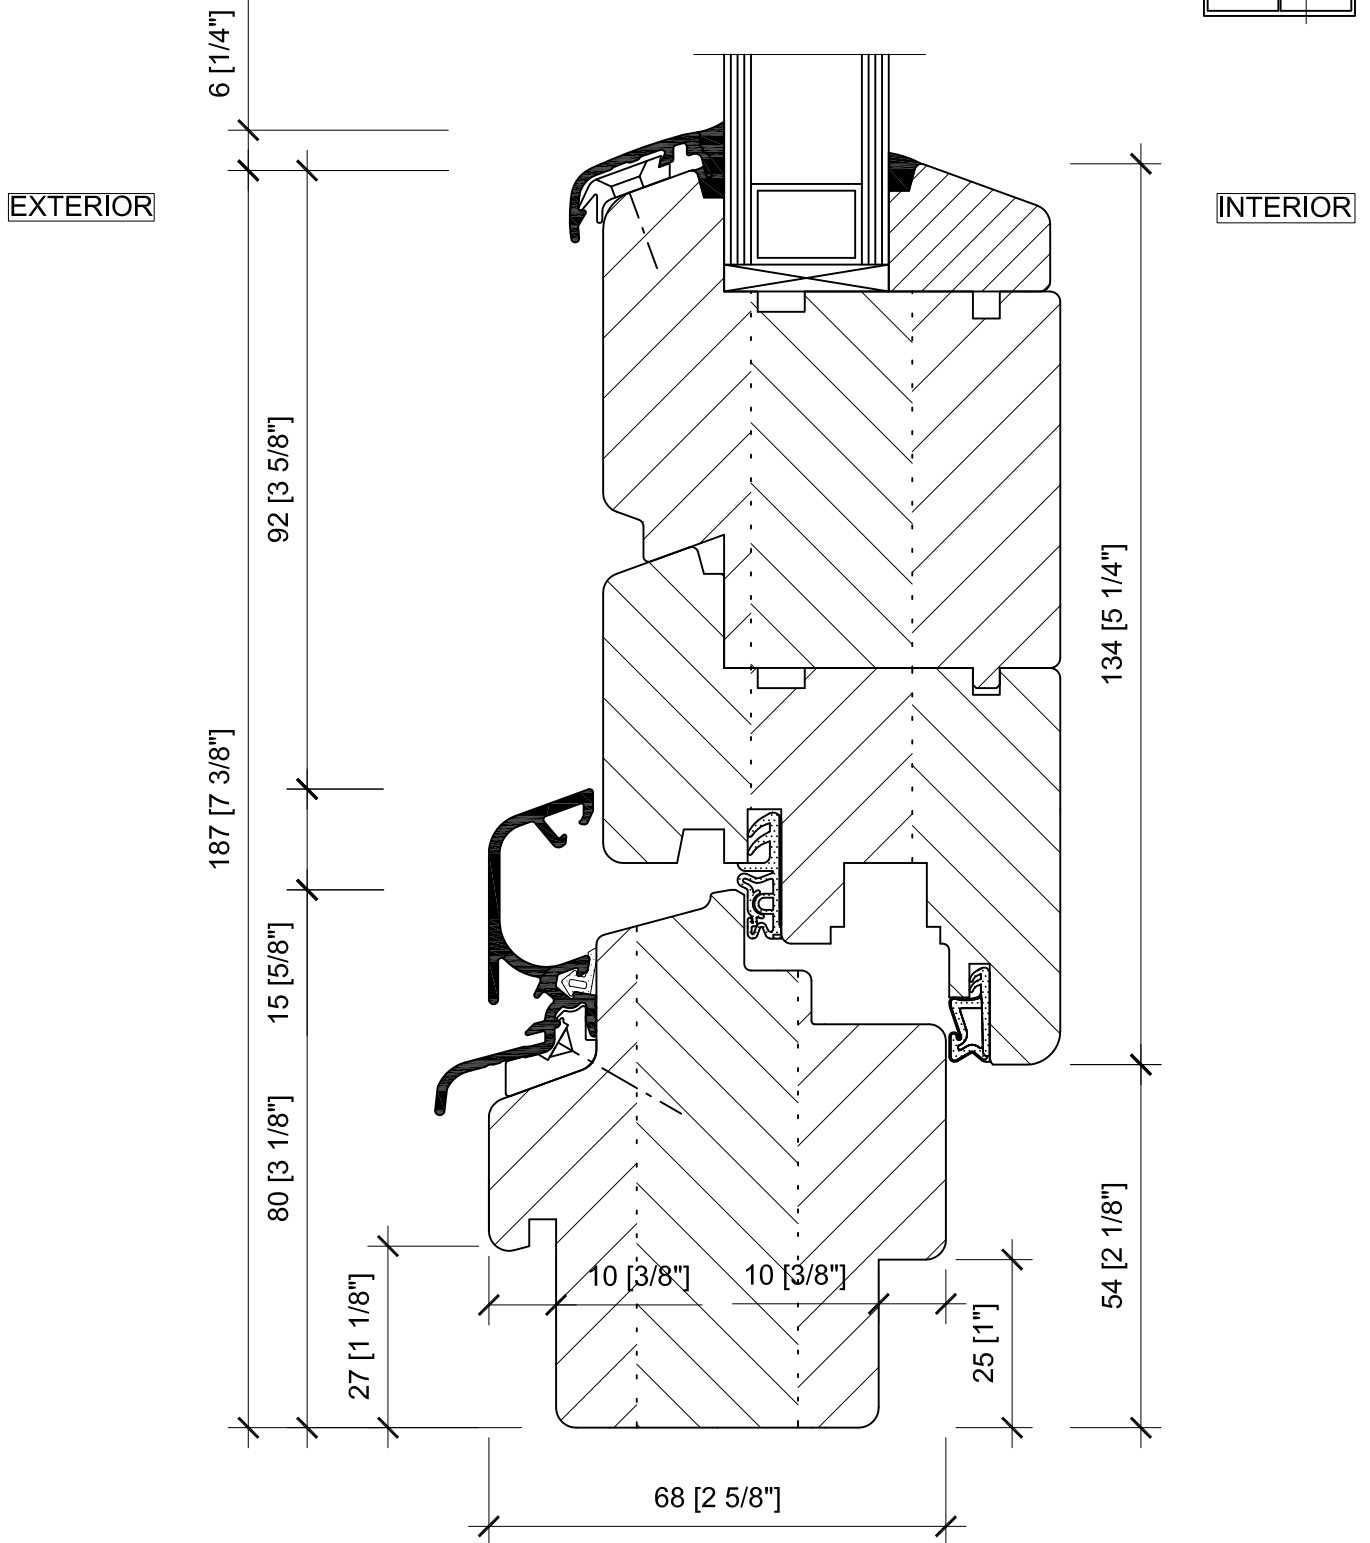

M68

TILT & TURN FRAME SILL

M68-018
STANDARD DETAILS

SCALE: 1:1